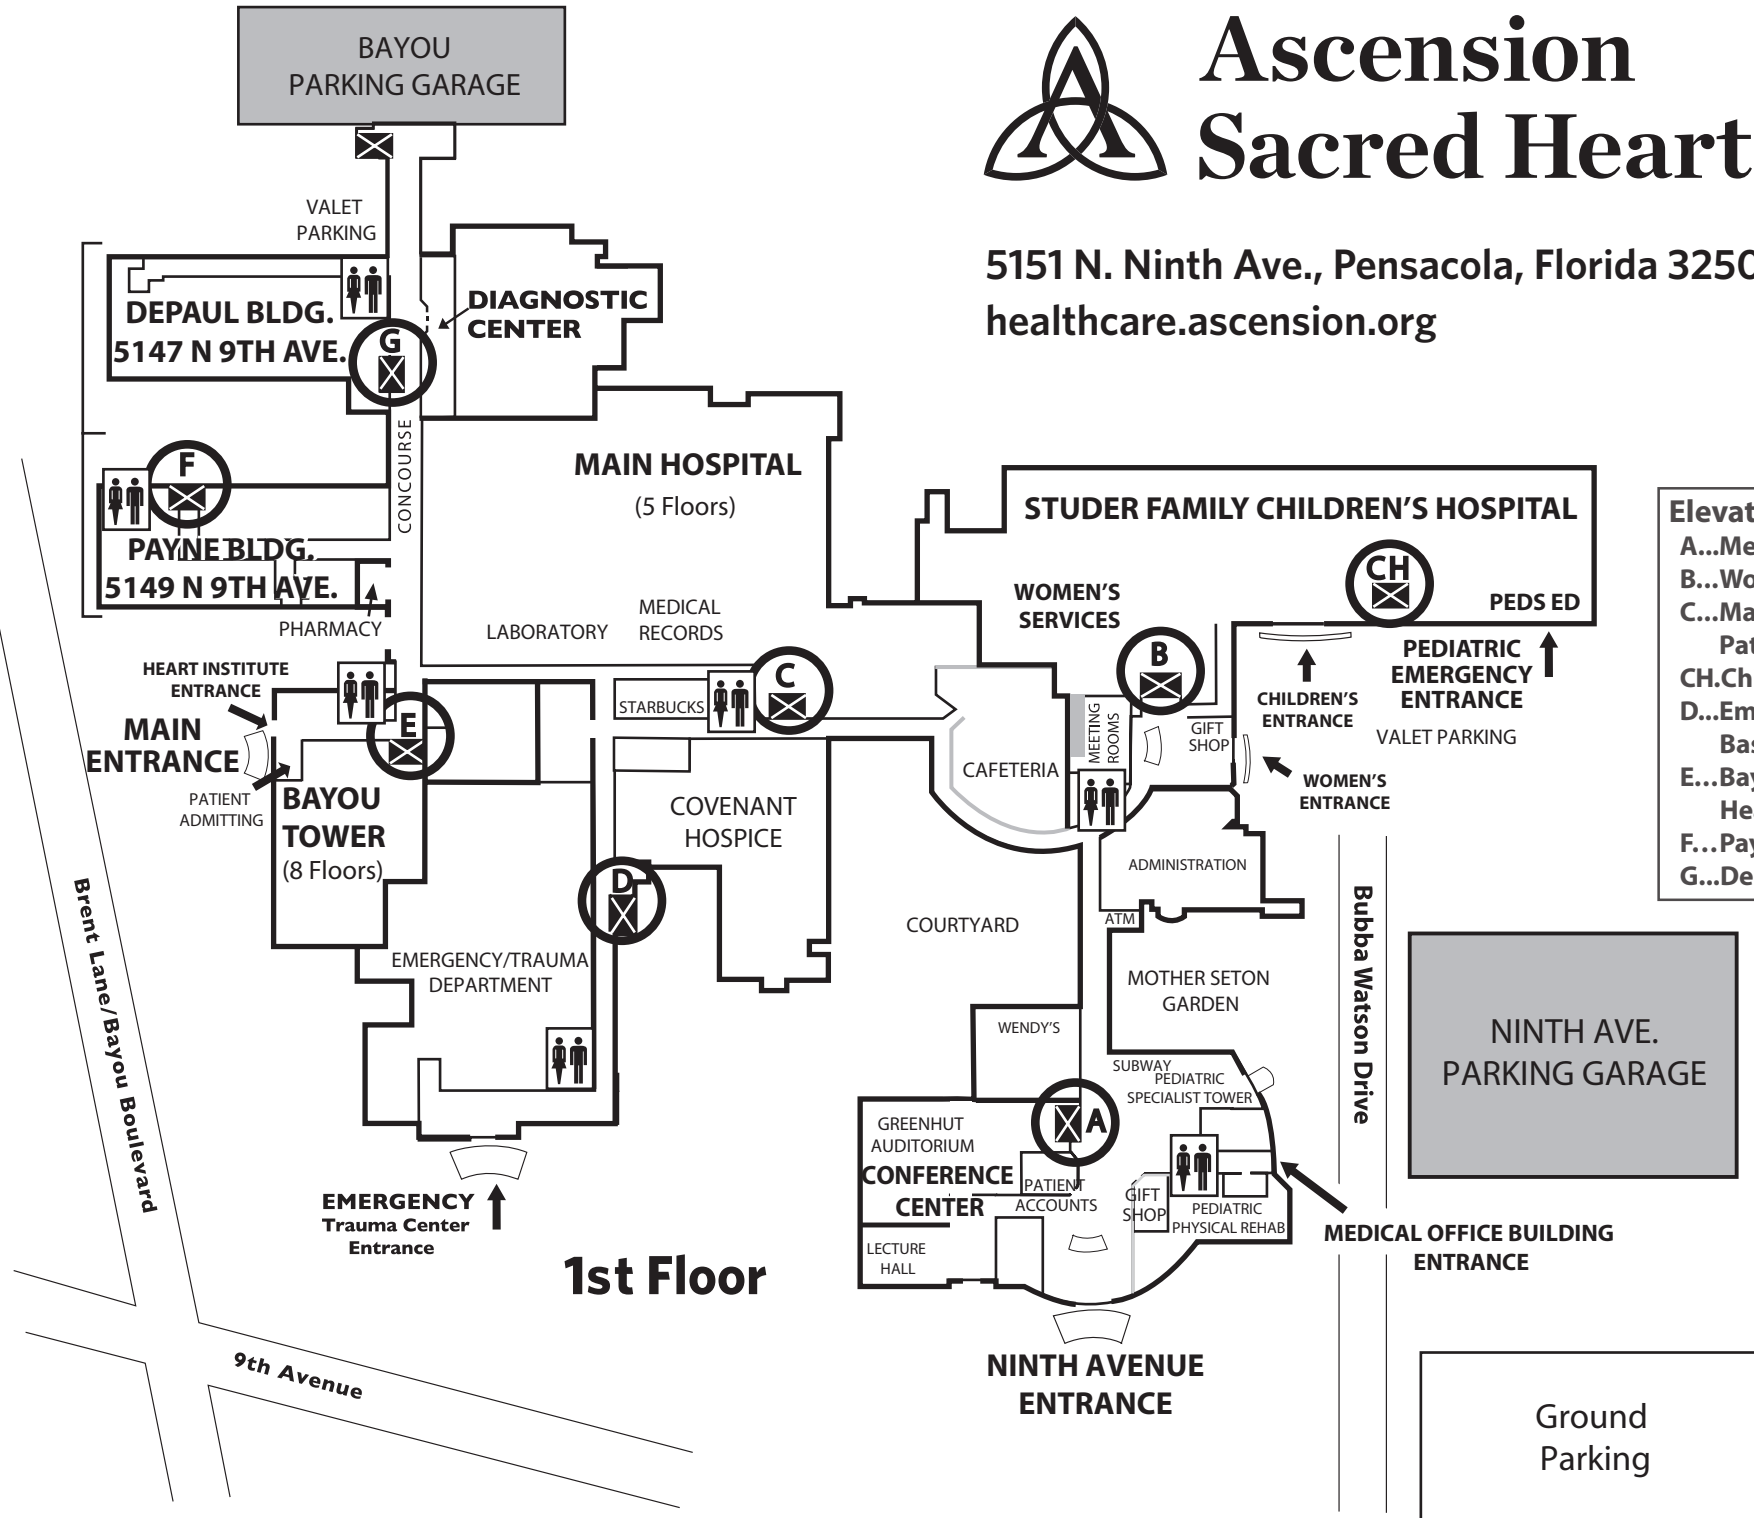

Ascension Sacred Heart

5151 N. Ninth Ave., Pensacola, Florida 32504
healthcare.ascension.org

- Elevators** ☒
- A...Medical Office Building
 - B...Women's Services
 - C...Main Hospital, Patient Rooms
 - CH.Children's Hospital
 - D...Emergency Dept. / Basement
 - E...Bayou Tower, Heart Institute
 - F...Payne Building
 - G...DePaul Building

1st Floor

NINTH AVENUE ENTRANCE

Ground Parking